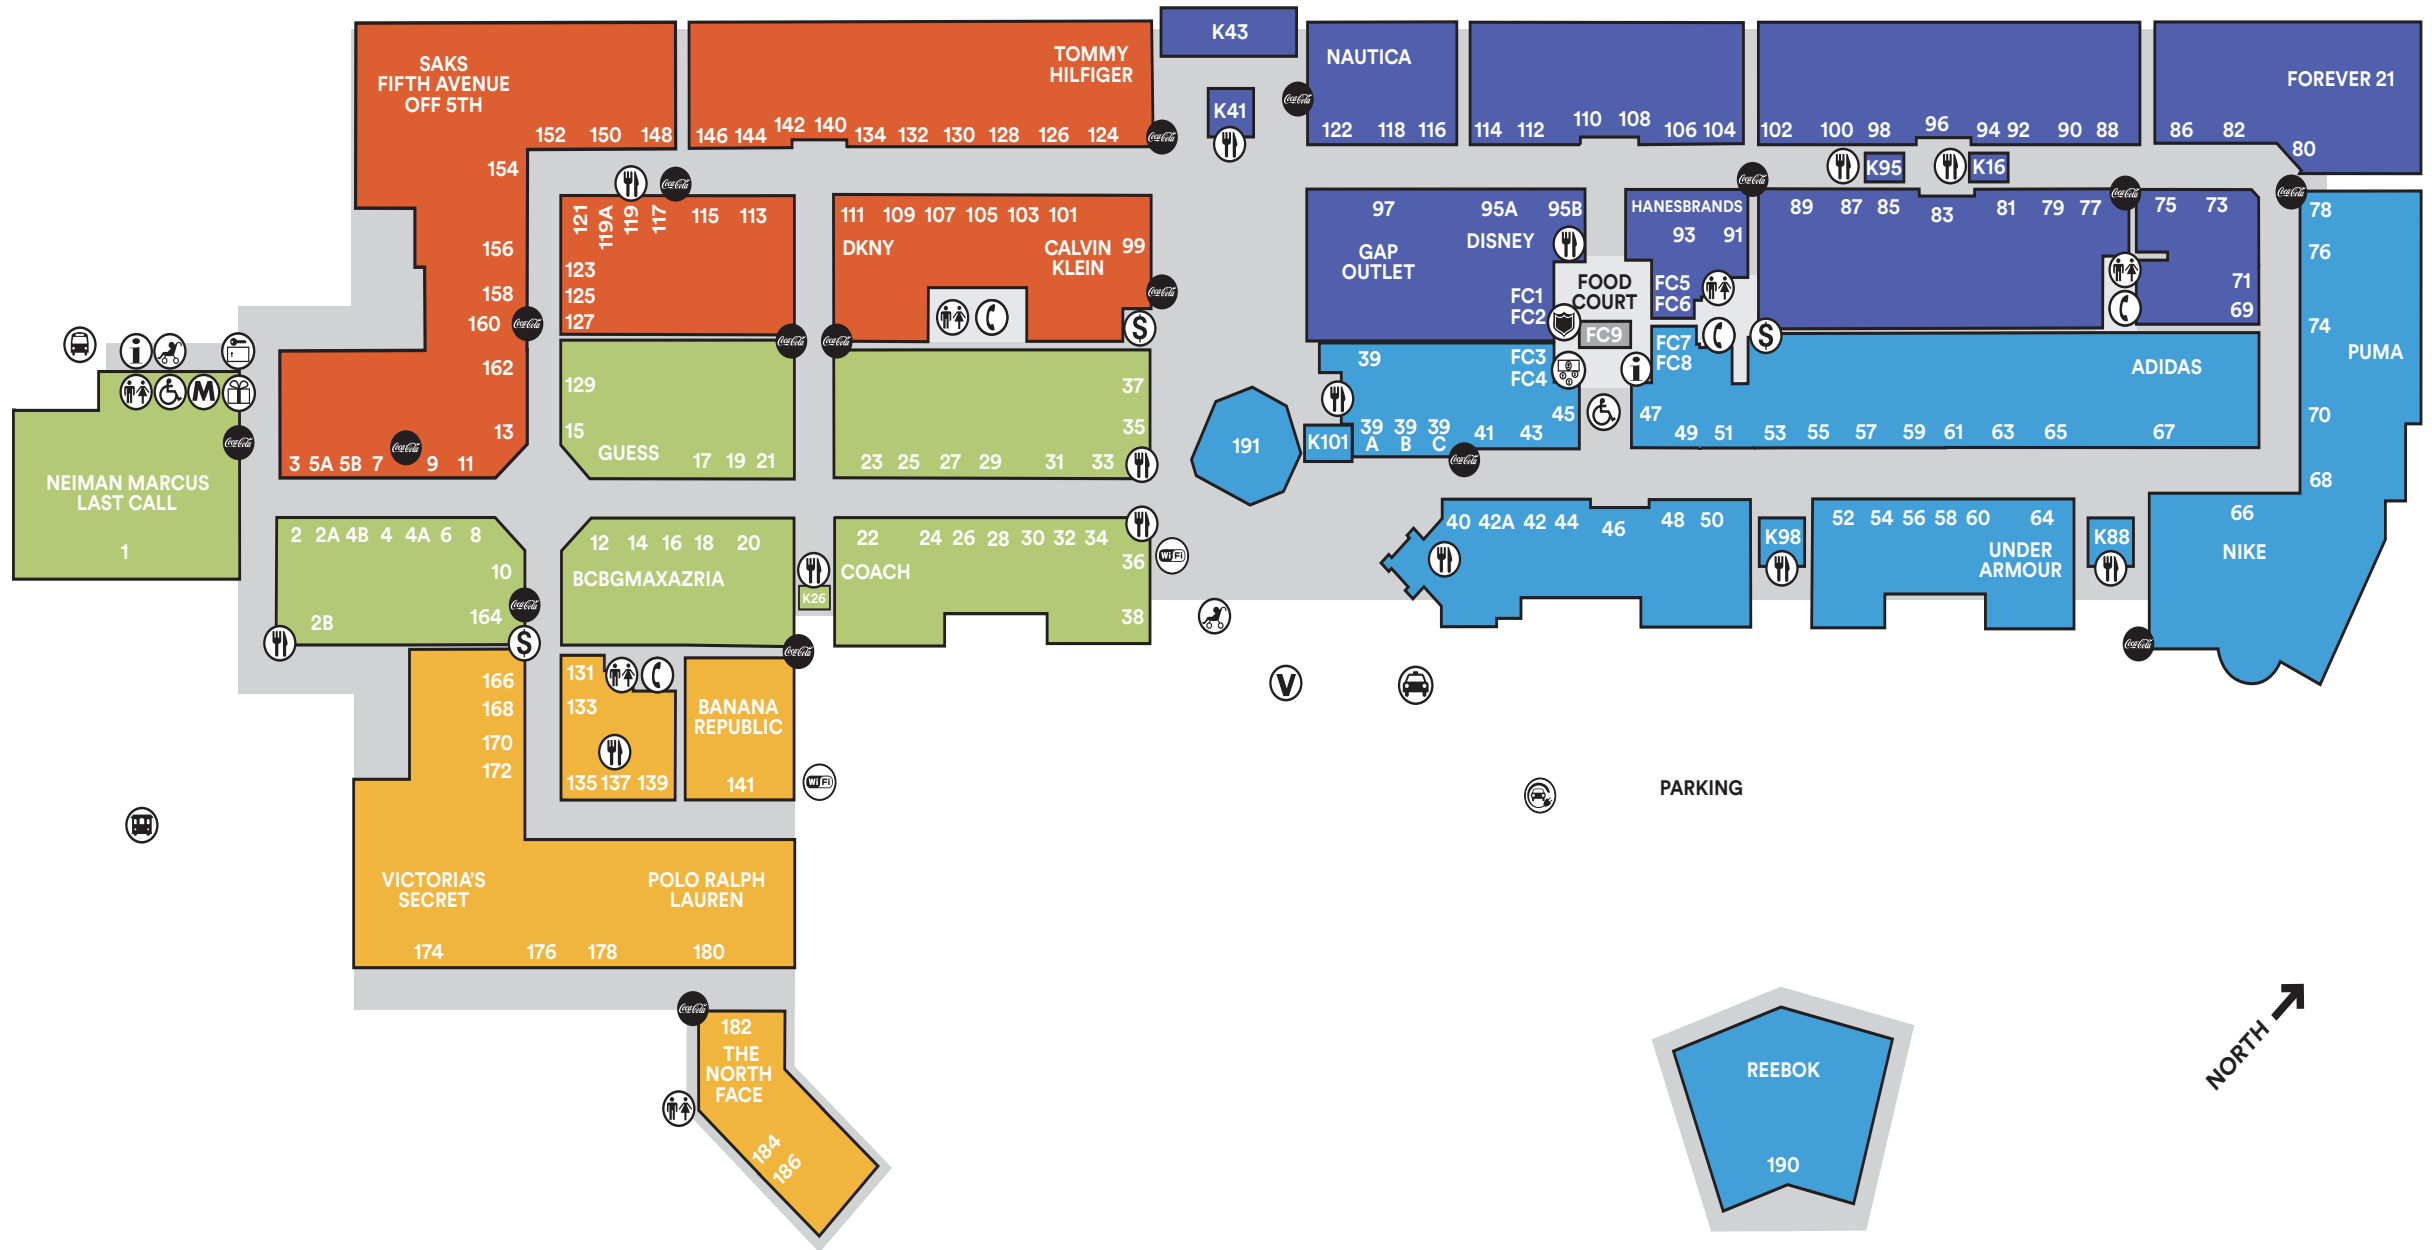

MAP & DIRECTORY

Orlando International Premium Outlets®, a Simon Center

VISIT US AND ENJOY
\$25 OFF \$250

SUITE 99
see store for details

Calvin Klein

take
15% off
your purchase*

crocs™

TAKE AN ADDITIONAL
20% OFF \$150 or MORE
or 10% OFF any purchase

SHOES

53	Aldo	363-5594
51	ASICS	248-8227
83	Bass Factory Outlet	354-9899
32	Clarks Bostonian	903-5012
16	Cole Haan	351-2272
68	Converse	370-5072
76	Crocs	351-9199
130	Easy Spirit Outlet	352-3179
89	Famous Footwear Outlet	352-0443
77	Foot Locker	352-0804
14	Johnston & Murphy	370-4360
69	Journeys	264-5001
113	New Balance Factory Store	903-9551
78	Payless ShoeSource	355-7281
74	Puma	351-9721
110	Rack Room Shoes	264-2852